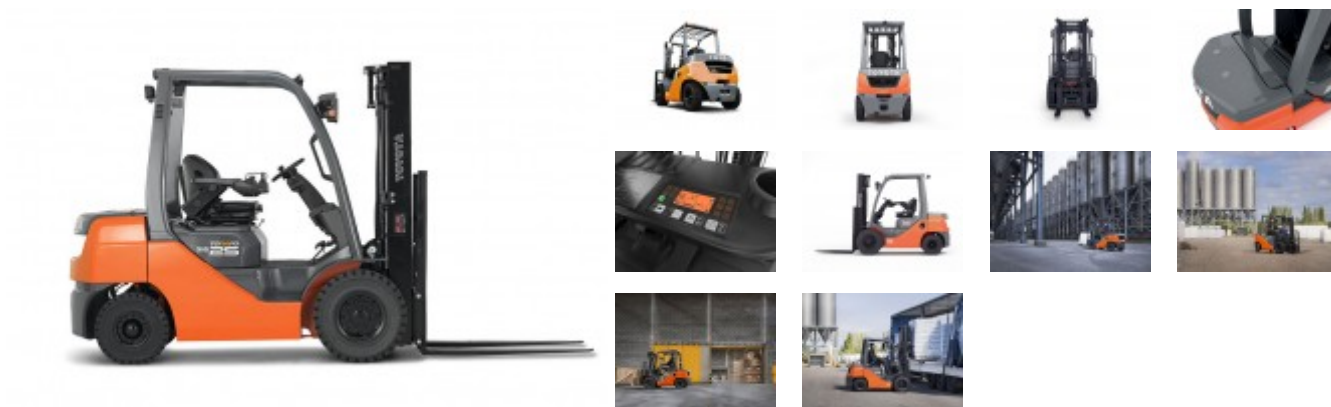

## 10009 - Toyota 52-8FDF25 (BY ORDER)

Attribute	Value	Attribute	Value
<b>Forklift type</b>	Standard	<b>Brand</b>	Toyota
<b>Loading capacity</b>	2500 kg	<b>Drive</b>	Diesel
<b>Lifting height</b>	4700 mm	<b>Crane type</b>	Triplex
<b>Transmission</b>	Automatic	<b>Crane height</b>	2145 mm
<b>Type of tires</b>	Solid	<b>Wheels</b>	4
<b>Rear tires</b>	6,00-9	<b>Front tires</b>	7,00-12
<b>Fork length</b>	1200 mm		
<b>Type of sled</b>	FEM 2		
<b>Forklift length</b>	3650 mm		
<b>Forklift width</b>	1150 mm		
<b>Forklift height</b>	2145 mm	<b>Own weight</b>	3560 kg
<b>Condition</b>	New		
<b>Guarantee</b>	36 months / 3000 working hours		