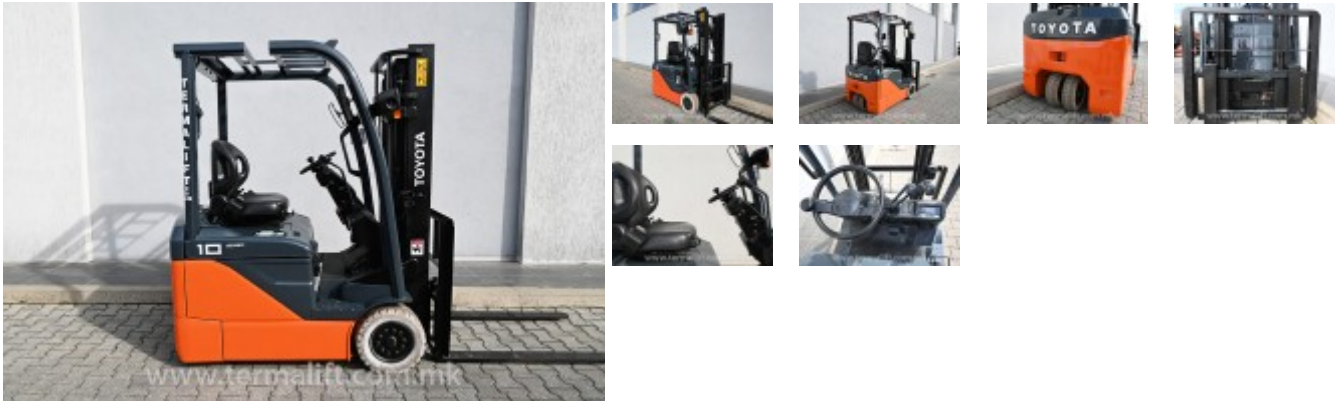

4074 - Toyota 8FBE10

Attribute	Value	Attribute	Value
Forklift type	Standard	Brand	Toyota
Loading capacity	1000 kg	Drive	Electric
Lifting height	3000 mm	Crane type	Duplex
Transmission	Manual	Crane height	2000 mm
Type of tires	Solid	Wheels	3
Rear tires	15X4 1/2 -8/3.00	Front tires	18X7-8/4.25 4.33
Fork length	920 mm	Battery capacity	48V 280Ah
Type of sled	FEM 2	Own weight	2310 kg
Forklift length	1710 mm		
Forklift width	1050 mm		
Forklift height	2000 mm		
Condition	Repaired		
Guarantee	6 months / 400 working hours		