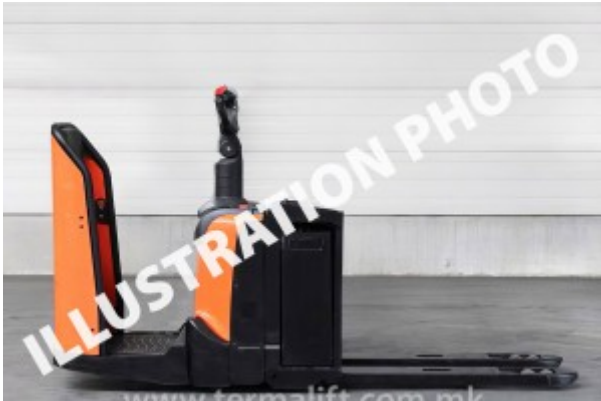

4334 - Toyota LPE220

Attribute	Value	Attribute	Value
Forklift type	Warehouse	Brand	Toyota
		Drive	Electric
Loading capacity	2200 kg	Crane type	None
Lifting height	200 mm	Crane height	
Transmission	Automatic		
Type of tires		Wheels	7
Rear tires	PUx3	Front tires	PUx4
Fork length	1150 mm		
Type of sled		Battery capacity	24V 400Ah
Forklift length	2600 mm	Charger	None
Forklift width	790 mm	Charger capacity	24V 72A
Forklift height	1450 mm	Own weight	887 kg
Condition	Repaired		
Guarantee	6 months / 400 working hours		