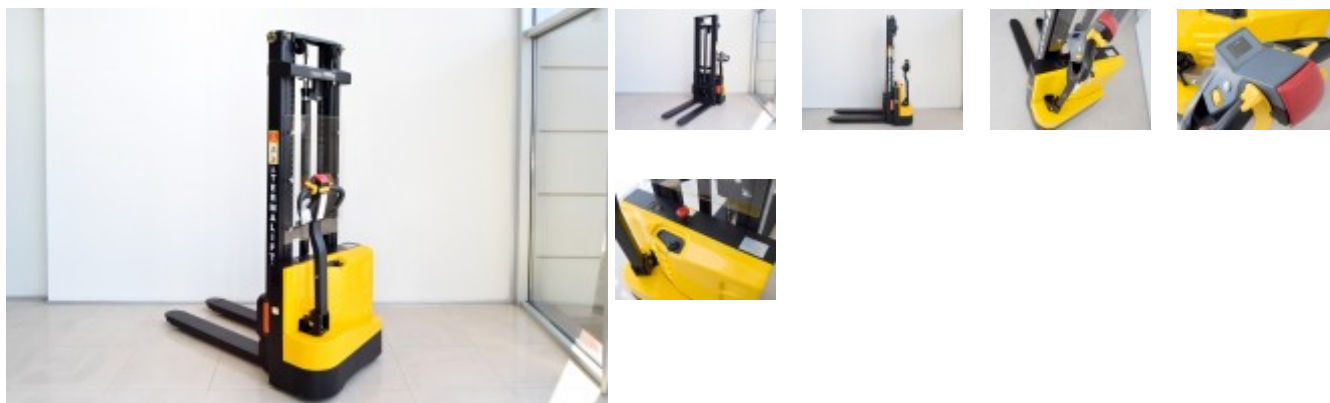

45 - Termalift TE15S-ei E2 (RESERVED)

Attribute	Value	Attribute	Value
Forklift type	Manual	Brand	Termalift
Loading capacity	1500 kg	Drive	Electric
Lifting height	3300 mm	Crane type	Duplex
Transmission	Automatic	Crane height	2200 mm
Type of tires	Polyurethane	Wheels	7
Rear tires		Front tires	
Fork length	1120 mm	Battery capacity	
Forklift length	1820 mm		
Forklift width	820 mm		
Forklift height	2200 mm	Own weight	
Condition	New		
Guarantee	12 months		