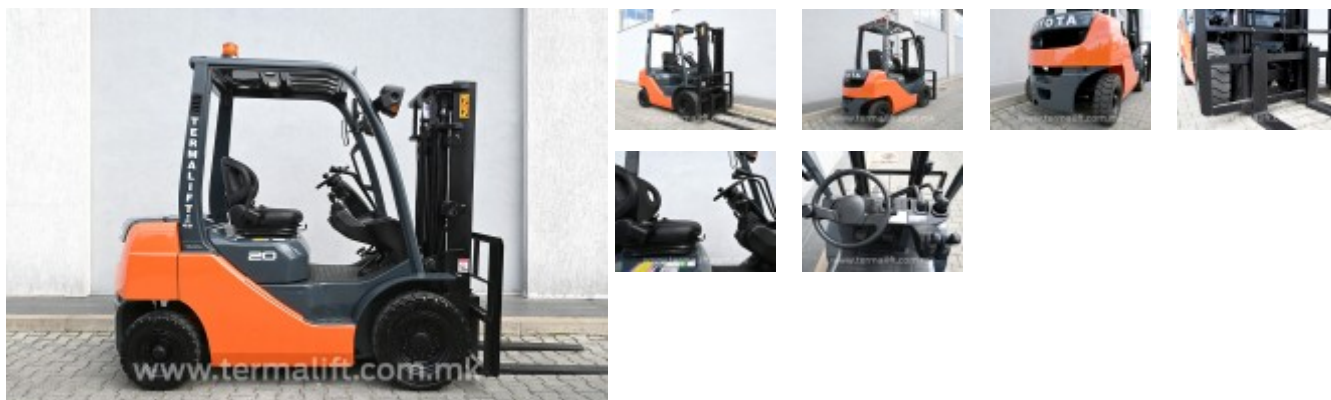

4559 - Toyota 8FG20

Attribute	Value	Attribute	Value
Forklift type	Standard	Brand	Toyota
Loading capacity	2000 kg	Drive	Petrol
Lifting height	3000 mm	Crane type	Duplex
Transmission	Manual	Crane height	2210 mm
Type of tires	Solid	Wheels	4
Rear tires	6.00-9	Front tires	7.00-12
Fork length	1070 mm		
Type of sled	FEM 2		
Forklift length	2420 mm		
Forklift width	1150 mm		
Forklift height	2210 mm	Own weight	3170 kg
Condition	Repaired		
Guarantee	6 months / 400 working hours		