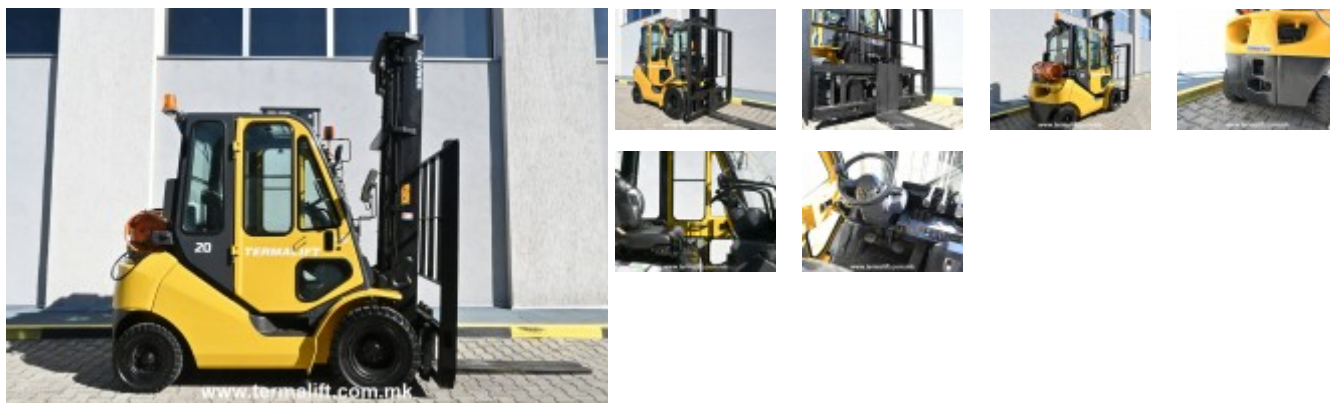

4619 - Komatsu FG20HT-17

Attribute	Value	Attribute	Value
Forklift type	Standard	Brand	Komatsu
Loading capacity	2000 kg	Drive	LPG / Petrol
Lifting height	4500 mm	Crane type	Duplex
Transmission	Automatic	Crane height	2700 mm
Type of tires	Solid	Wheels	4
Rear tires	6.00-9	Front tires	7.00-12
Fork length	1200 mm		
Type of sled	FEM 2		
Forklift length	2600 mm		
Forklift width	1150 mm		
Forklift height	2700 mm	Own weight	3950 kg
Condition	Repaired		
Guarantee	6 months / 400 working hours		