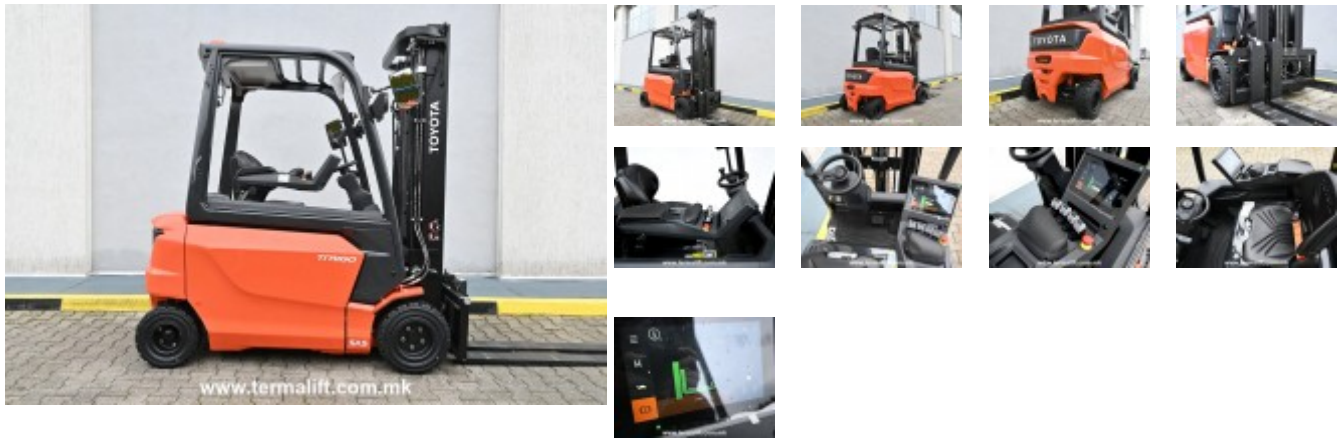

4842 - Toyota 9FB20T

Attribute	Value	Attribute	Value
Forklift type	Standard	Brand	Toyota
Loading capacity	2000 kg	Drive	Electric
Lifting height	5000 mm	Crane type	Triplex
Transmission	Automatic	Crane height	2100 mm
Type of tires	Solid	Wheels	4
Rear tires	16x6-8	Front tires	200/50-10
Fork length	1200 mm	Battery capacity	48V 750Ah 6PZM750
Type of sled	FEM 2	Charger capacity	48V 130A SQ70Pb 48/130
Forklift length	2100 mm	Own weight	3540 kg
Forklift width	1100 mm		
Forklift height	2230 mm		
Condition	New		
Guarantee	36 months / 3000 working hours		