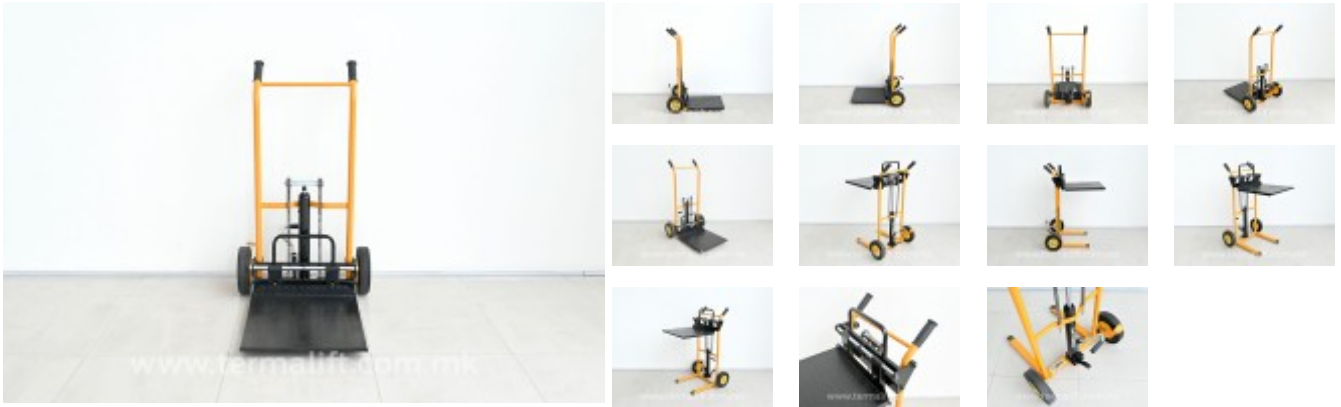

72 - Termalift TE200/900 MINI (RESERVED)

Attribute	Value	Attribute	Value
Forklift type	Manual	Brand	Termalift
Loading capacity	200 kg	Drive	Manual
Lifting height	900 mm	Crane type	None
Transmission	Manually operated	Crane height	
Type of tires	Polyurethane	Wheels	
Rear tires		Front tires	
Fork length			
Forklift length	690 mm		
Forklift width	870 mm		
Forklift height	1220 mm	Own weight	
Condition	New		
Guarantee	No Guarantee		